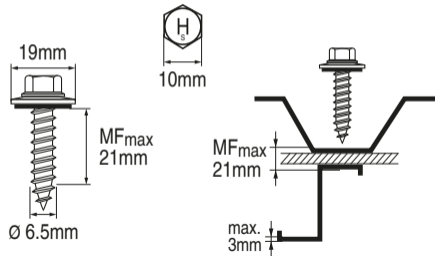

# S-MP 63S 6.5x32

#285219

Rostfrei / Inox / Stainless

2081926-07.2023