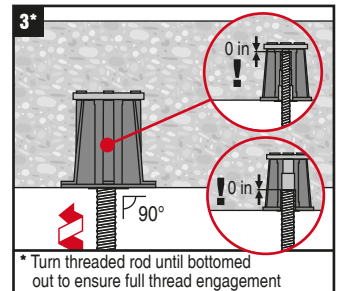

2194800-01.2019

Maximum pipe size allowed for the 5/8 Rod Size is 8 NPS

* Turn threaded rod until bottomed out to ensure full thread engagement